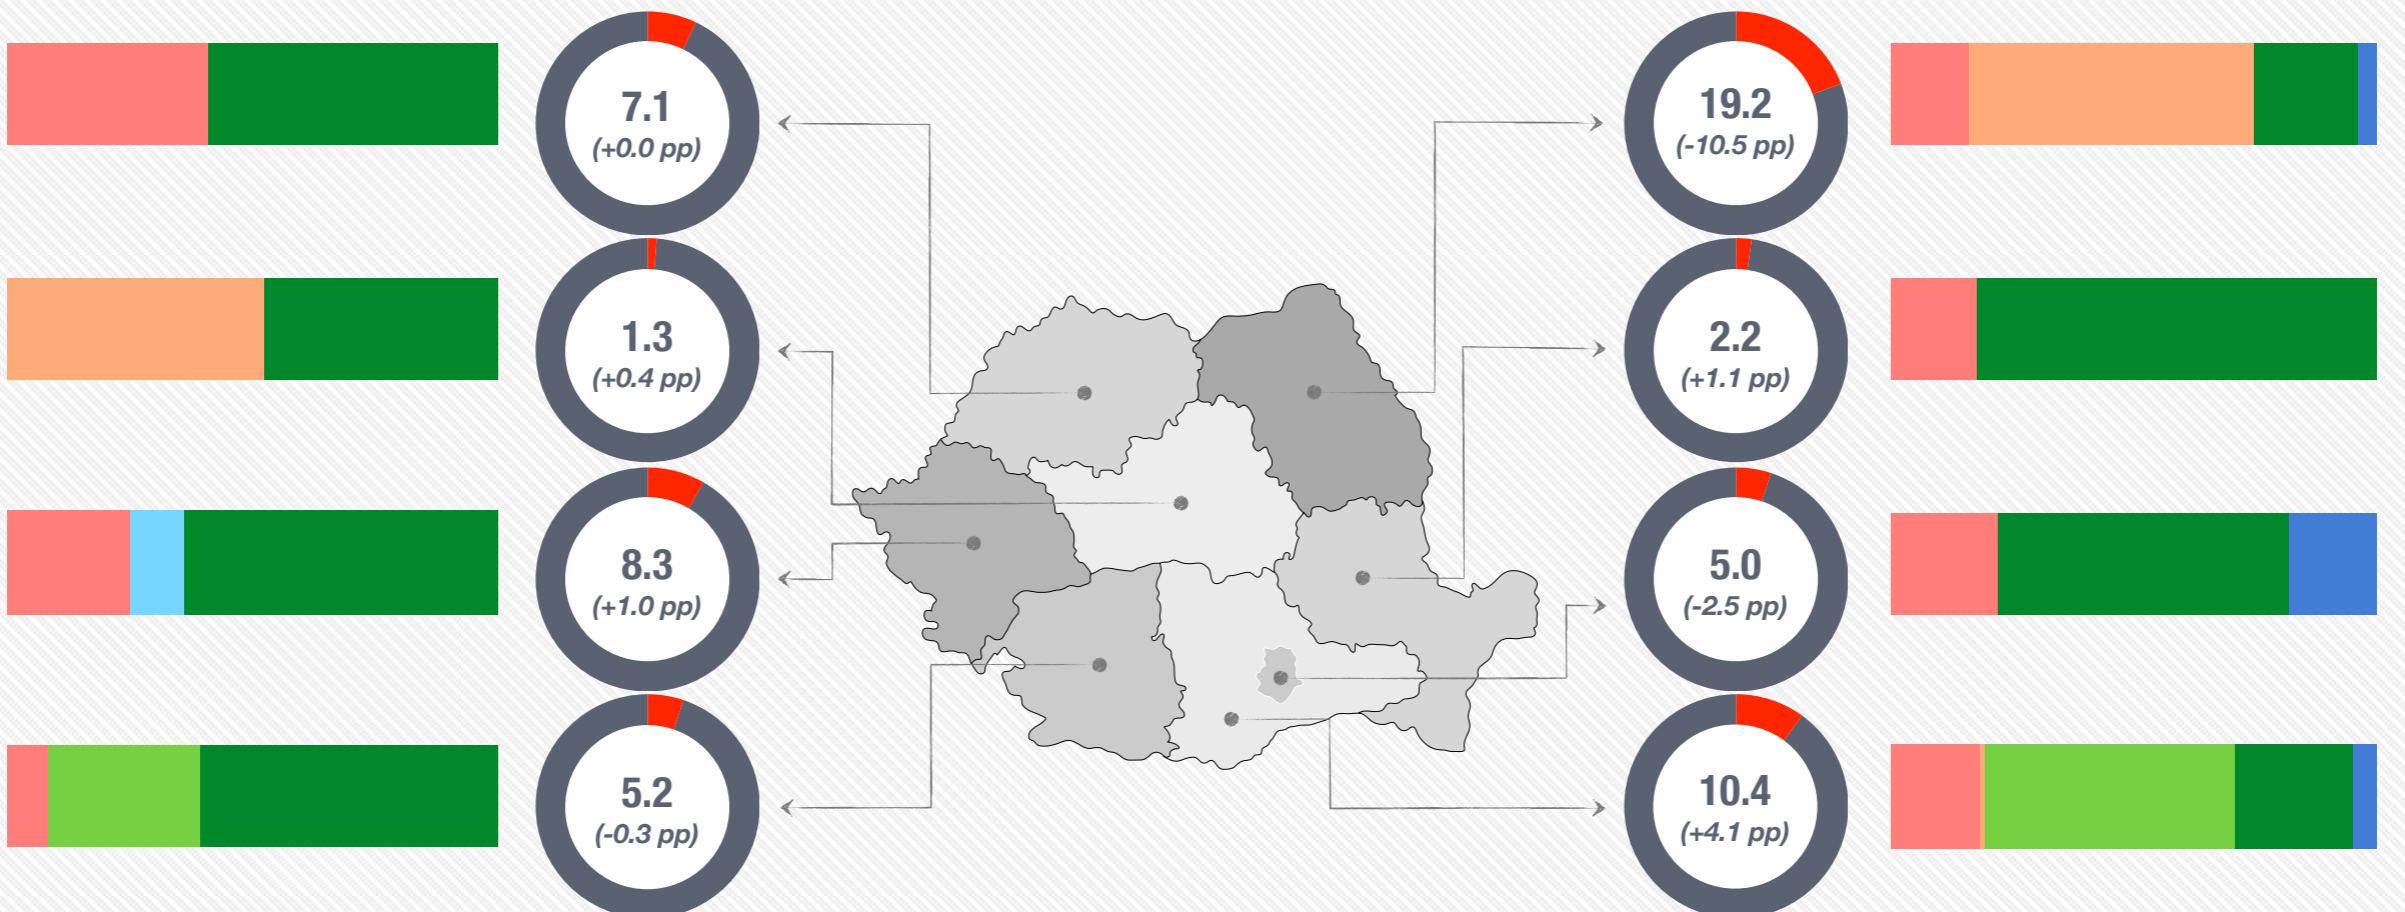

## The illegal trade in cigarettes at National level

evolutie / evolution

(% din total consum / % of total consumption)

Surse (Ian. vs. Nov.) / Sources (Jan. vs. Nov)

(% din piata ilegala / % of illegal market)