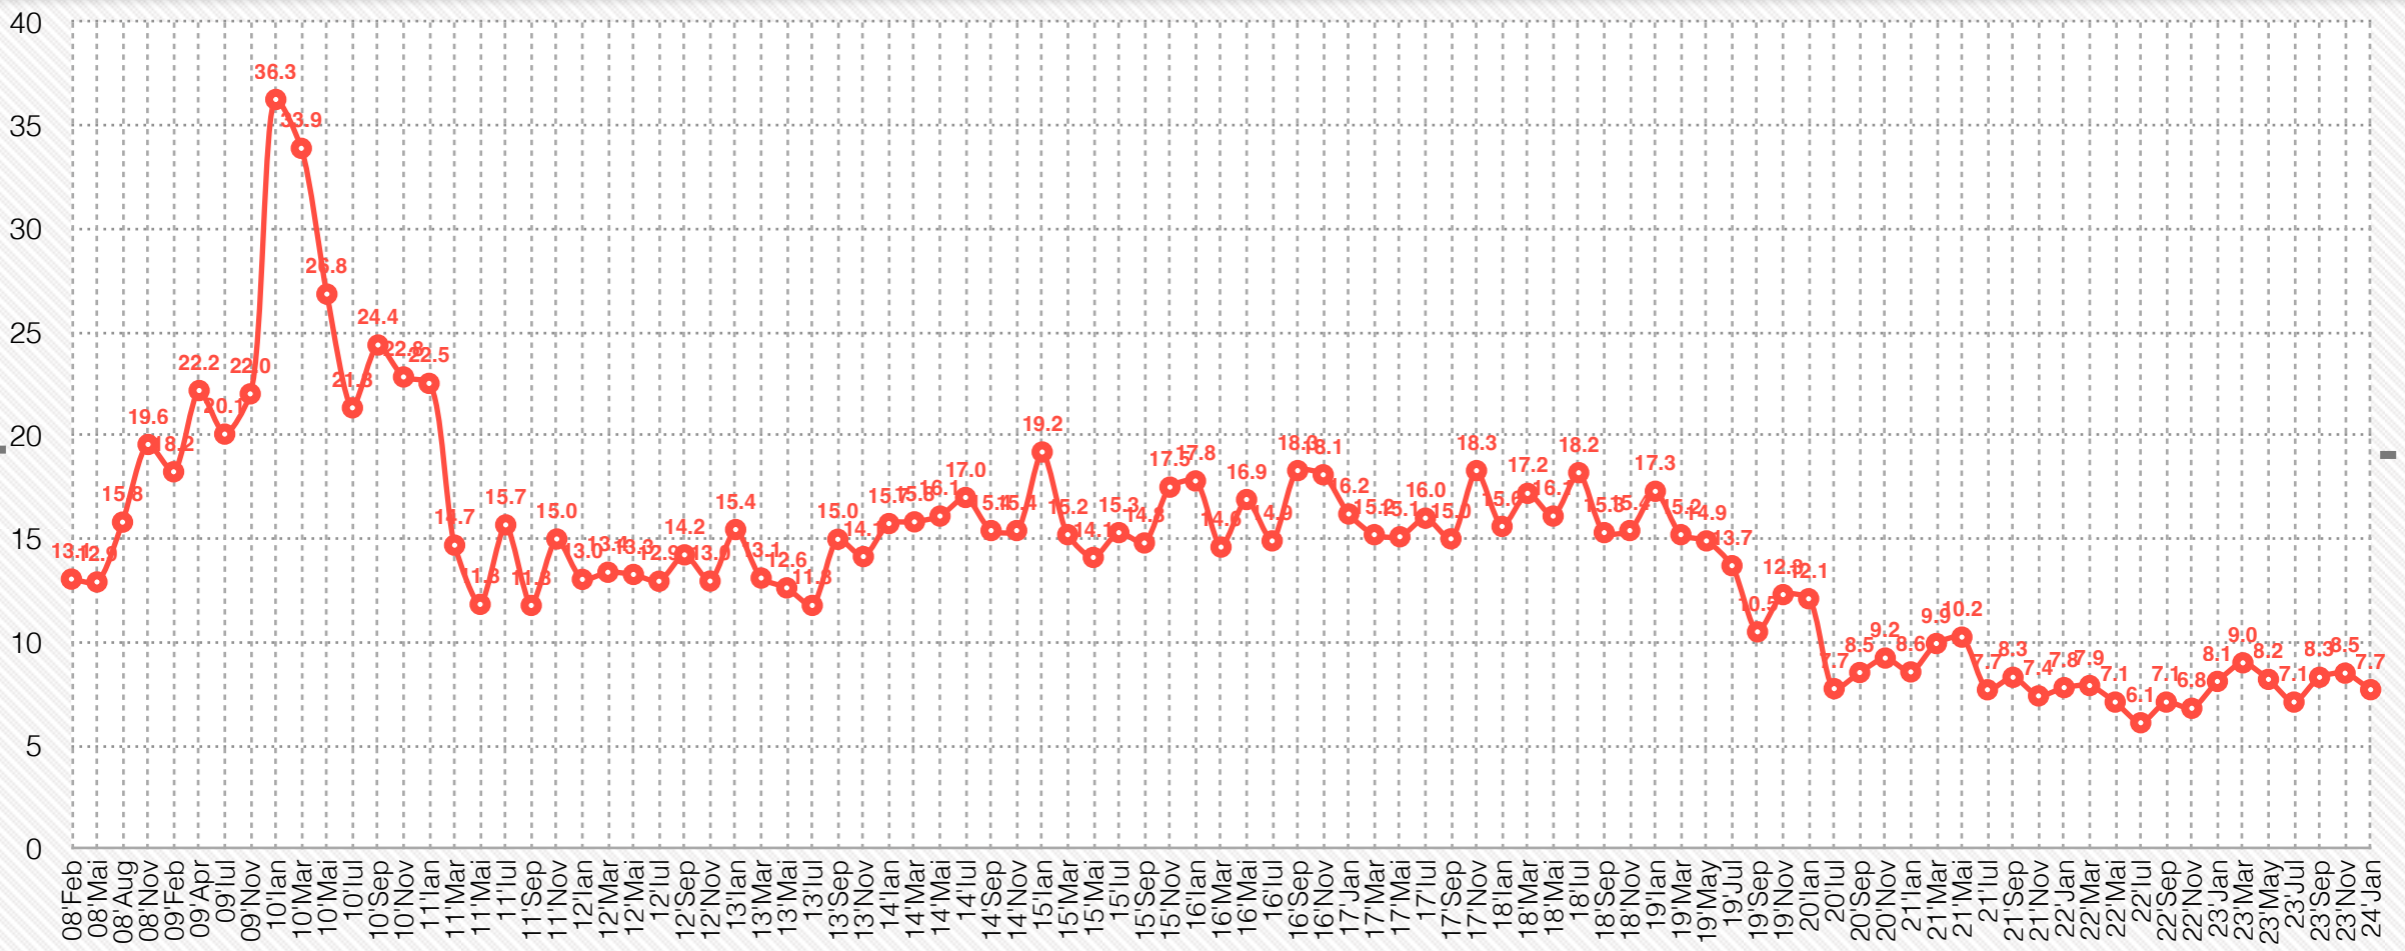

# comertul ilegal cu tigarete la nivel national

## The illegal trade in cigarettes at National level

evolutie / evolution

(% din total consum / % of total consumption)

Surse (Ian. vs. Nov.) / Sources (Jan. vs. Nov)

(% din piata ilegala / % of illegal market)